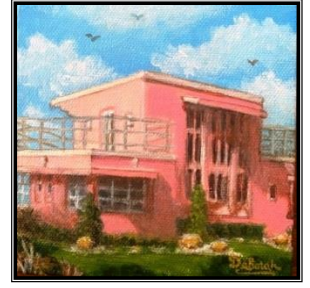

1

2

3

4

5

CALL FOR ARTISTS | 2023 SEASON

THE DEPOT MUSEUM AND ART GALLERY

IF YOU BUILD IT, THEY WILL COME:

ARTISTIC DEPICTIONS OF BEVERLY SHORES ARCHITECTURE

We are celebrating the unique and varied architecture of our town in a special exhibit, July of 2023. Artists working in any style and medium, 2-D [*photos, pastels, paint, ink, etc*] or 3-D [*clay, wood, legos, glass, metal, etc*] are welcome to submit up to 3 framed/ready to display pieces. A cash prize will be awarded for the Best of Show. **The deadline for submissions is June 7, 2023**

Please visit the Depot Museum and Art Gallery website at <https://bsdepot.org> for further details. You may also reach out to curator Meg Bero at: gallery@bsdepot.org

Featured Artists – 1. Julie Kasinunius 2. Janis Boldenow 3. DeBorah 4. Kath Fischer 5. Julie Kasinunius